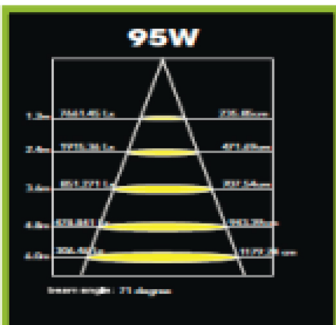

## 95 watt/160LM/W-LED Hi-Bay

### SPECIFICATIONS

<b>Model Number</b>	YH HB012AL 95-1
<b>Power consumption</b>	95 watts (LCP)
<b>Driver</b>	Meanwell
<b>Average Lumens</b>	3.6m - 584.27 lux 4.8m - 640.94 lux 6m - 410.2 lux
<b>LED Luminous Efficiency</b>	160 lumens / watt
<b>Illuminated Area</b>	At 3.6m - 7.07m diameter At 4.8m - 9.43m diameter At 6m - 11.79m diameter
<b>Reflector</b>	71 Degree (other beam angles available)
<b>Power Factor</b>	>0.95
<b>Net Weight</b>	3.78KG
<b>Input Voltage</b>	240 Volts, 50 Hz
<b>Storage Temperature</b>	-30°C to +65°C
<b>Operating Temperature</b>	-10°C to +40°C
<b>IP Rating</b>	IP 20
<b>Colour Temperature</b>	2700 - 3300 Kelvin 3800 - 4600 Kelvin 5500 - 6500 Kelvin
<b>Colour Index</b>	>Ra80
<b>Certificate</b>	CS GMA-102897-001
<b>Certificate</b>	IEC 60598-2-1 2014 N30442 CE & ROHS & SAA
<b>Life Expectancy</b>	50,000 + Hrs
<b>Warranty</b>	5 Years