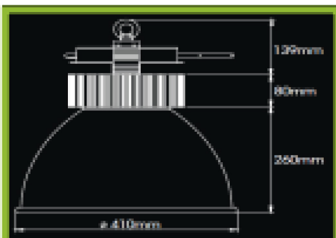

## 95 watt/160LM/W-LED Hi-Bay

### SPECIFICATIONS

<b>Model Number</b>	YH HB012AL 95-1
<b>Power consumption</b>	95 watts (LCP)
<b>Driver</b>	Meanwell
<b>Average Lumens</b>	3.6m - 584.27 lux 4.8m - 640.94 lux 6m - 410.2 lux
<b>LED Luminous Efficiency</b>	160 lumens / watt
<b>Illuminated Area</b>	At 3.6m - 7.07m diameter At 4.8m - 9.43m diameter At 6m - 11.79m diameter
<b>Reflector</b>	71 Degree (other beam angles available)
<b>Power Factor</b>	>0.95
<b>Net Weight</b>	3.78KG
<b>Input Voltage</b>	240 Volts, 50 Hz
<b>Storage Temperature</b>	-30°C to +65°C
<b>Operating Temperature</b>	-10°C to +40°C
<b>IP Rating</b>	IP 20
<b>Colour Temperature</b>	2700 - 3300 Kelvin 3800 - 4600 Kelvin 5500 - 6500 Kelvin
<b>Colour Index</b>	>Ra80
<b>Certificate</b>	CS GMA-102897-001
<b>Certificate</b>	IEC 60598-2-1 2014 N30442 CE & ROHS & SAA
<b>Life Expectancy</b>	50,000 + Hrs
<b>Warranty</b>	5 Years